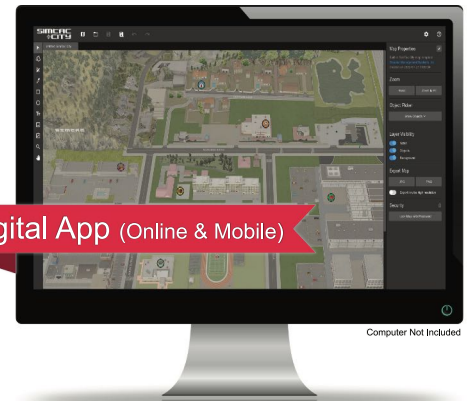

Key Features:

- ▶ Enhances Real-World Interoperability
- ▶ Digital App Included (Online & Mobile)
- ▶ Add Custom Tabletop Map of Your Location*
- ▶ Ability to Drop in Custom Locations into App
- ▶ Portable and Durable
- *Additional Fee Applies

Contents:

- Introduction & Lesson Plan Binder
- SimTac City® App
- Oversized Vinyl Map 66.5" x 40"
- 35 Poker Chip Markers
- 4 Pack Wet Erase Markers
- Map Storage Tube
- Optional Custom Map with Aerial View of Your Location*

WARNING
 Cancer and Reproductive Harm
 www.P65Warnings.ca.gov

Poker Chip Markers Set of 35

Allows you to train on the same map, with the same components that are included with the kit and also provides you with the capability to add your own custom maps & elements to enhance your training.